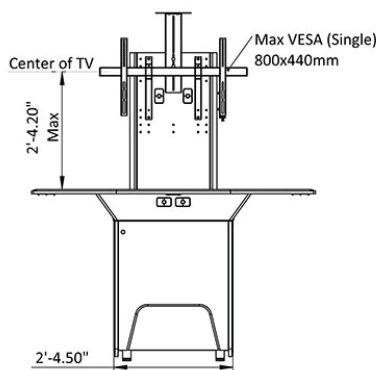

Designed primarily for collaboration, the **T628T** table brings a clean look to today's high-tech group environment. It features 42" bar height tabletop, two large base compartments designed to house racks or PC's; islands are designed to conceal inputs/outputs and power supplies.

### Standard Features

- 42" bar height tabletop
- 6 to 8 people
- Large table surface
- Includes TP800 monitor stand (Choice of single-S, dual-D or single-XL display brackets)
- TP800 includes camera mount and 3U rack
- Two large vented base compartments to house drop-in racks or PC's
- Islands are designed to conceal inputs/outputs and power supplies
- 10U drop-in rack
- Highly resistant thermowrap surface in many colors

### Options

- **T628 Extension** Accommodates 4 additional people
- **PLM1022** 10" - 24" LCD monitor mount
- **CS** Wall mount camera or codec shelf
- **CBB-TV** Under TV camera bracket (26" - 80" TV's)
- **PB** Six outlet power bar with 10 ft. cord
- **CUB3** Round cable well
- **CUB4** Black-B/Silver-S Power Panel
- **CUB5** Round cable well
- **CUB8** Table top cable well
- **PC-PATCH** 2x 110AC, RJ45, Phone, 2x USB
- **SF-PB3** Surface mounted 3-outlet 120V power bar
- **CHGQIW/B** Wireless charging station white or black
- **CHGQI-DNGL** Dongle Lightning, USB Type-C, Micro-USB. Requires CHGQIW/B
- **9031** Vented metal shelf
- **9041** Sliding shelf
- **9052** Sliding drawer
- **DIR9200-12** 12U Rack module
- **GRC60** 60mm Round grommet. Black-B, white-W & grey-G
- **CUSTOM CUTOUT** Cutouts for electronics or other items specified by the customer

### Specifications

**Model:** T628T  
**Width:** 68"  
**Depth:** 107.54"  
**Height:** 42"