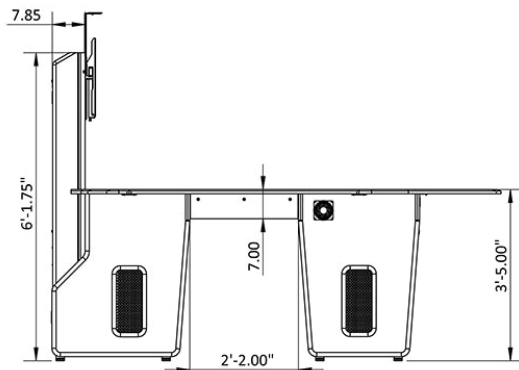

Designed primarily for collaboration, the **T628T** table brings a clean look to today's high-tech group environment. It features 42" bar height tabletop, two large base compartments designed to house racks or PC's; islands are designed to conceal inputs/outputs and power supplies.

### Standard Features

- 42" bar height tabletop
- 6 to 8 people
- Large table surface
- Includes TP800 monitor stand (Choice of single-S, dual-D or single-XL display brackets)
- TP800 includes camera mount and 3U rack
- Two large vented base compartments to house drop-in racks or PC's
- Islands are designed to conceal inputs/outputs and power supplies
- 10U drop-in rack
- Highly resistant thermowrap surface in many colors

### Options

- **T628 Extension** Accommodates 4 additional people
- **PLM1022** 10" - 24" LCD monitor mount
- **CS** Wall mount camera or codec shelf
- **CBB-TV** Under TV camera bracket (26" - 80" TV's)
- **PB** Six outlet power bar with 10 ft. cord
- **CUB3** Round cable well
- **CUB4** Black-B/Silver-S Power Panel
- **CUB5** Round cable well
- **CUB8** Table top cable well
- **PC-PATCH** 2x 110AC, RJ45, Phone, 2x USB
- **SF-PB3** Surface mounted 3-outlet 120V power bar
- **CHGQIW/B** Wireless charging station white or black
- **CHGQI-DNGL** Dongle Lightning, USB Type-C, Micro-USB. Requires CHGQIW/B
- **9031** Vented metal shelf
- **9041** Sliding shelf
- **9052** Sliding drawer
- **DIR9200-12** 12U Rack module
- **GRC60** 60mm Round grommet. Black-B, white-W & grey-G
- **CUSTOM CUTOUT** Cutouts for electronics or other items specified by the customer

### Specifications

**Model:** T628T  
**Width:** 68"  
**Depth:** 107.54"  
**Height:** 42"