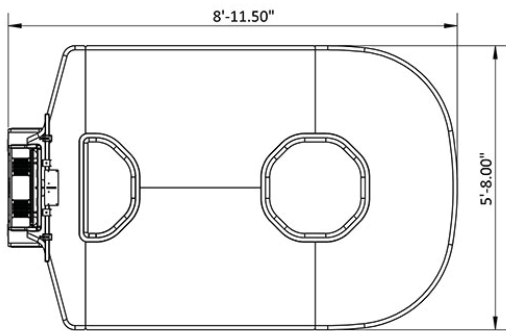

Designed primarily for collaboration, the **T628T** table brings a clean look to today's high-tech group environment. It features 42" bar height tabletop, two large base compartments designed to house racks or PC's; islands are designed to conceal inputs/outputs and power supplies.

### Standard Features

- 42" bar height tabletop
- 6 to 8 people
- Large table surface
- Includes TP800 monitor stand (Choice of single-S, dual-D or single-XL display brackets)
- TP800 includes camera mount and 3U rack
- Two large vented base compartments to house drop-in racks or PC's
- Islands are designed to conceal inputs/outputs and power supplies
- 10U drop-in rack
- Highly resistant thermowrap surface in many colors

### Options

- **T628 Extension** Accommodates 4 additional people
- **PLM1022** 10" - 24" LCD monitor mount
- **CS** Wall mount camera or codec shelf
- **CBB-TV** Under TV camera bracket (26" - 80" TV's)
- **PB** Six outlet power bar with 10 ft. cord
- **CUB3** Round cable well
- **CUB4** Black-B/Silver-S Power Panel
- **CUB5** Round cable well
- **CUB8** Table top cable well
- **PC-PATCH** 2x 110AC, RJ45, Phone, 2x USB
- **SF-PB3** Surface mounted 3-outlet 120V power bar
- **CHGQIW/B** Wireless charging station white or black
- **CHGQI-DNGL** Dongle Lightning, USB Type-C, Micro-USB. Requires CHGQIW/B
- **9031** Vented metal shelf
- **9041** Sliding shelf
- **9052** Sliding drawer
- **DIR9200-12** 12U Rack module
- **GRC60** 60mm Round grommet. Black-B, white-W & grey-G
- **CUSTOM CUTOUT** Cutouts for electronics or other items specified by the customer

### Specifications

**Model:** T628T  
**Width:** 68"  
**Depth:** 107.54"  
**Height:** 42"